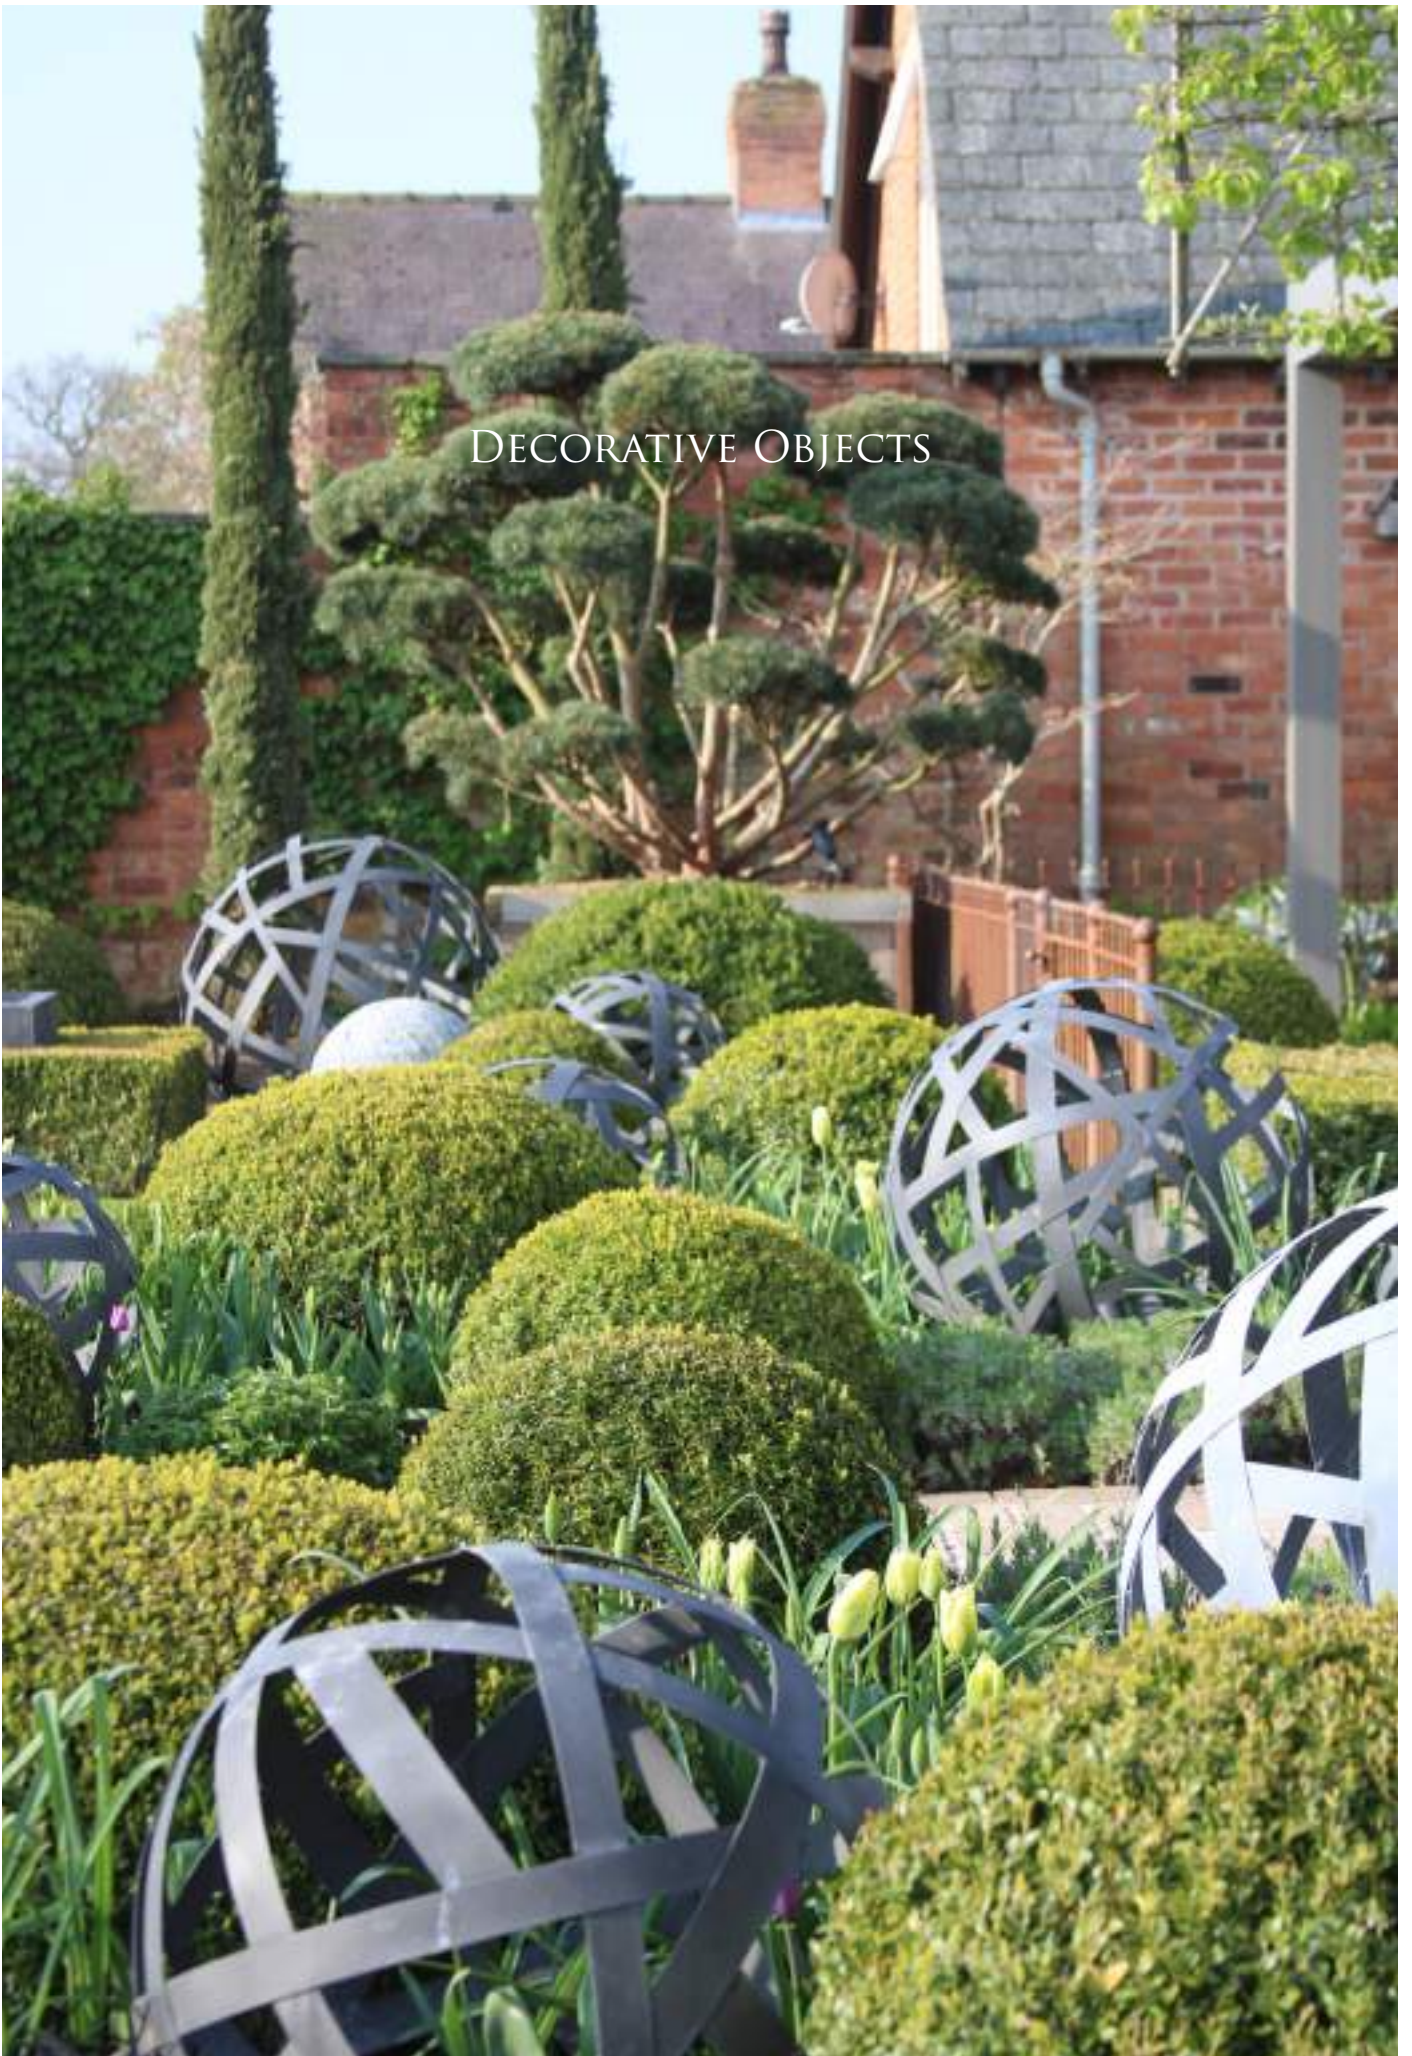

DECORATIVE OBJECTS

LEAF BALLS

decorative objects

Our Leaf Balls are crafted using hundreds of cut leaves, layered and welded onto a spherical frame.

Small - 25 dia. x 26 h - Weight 5kg - £295
Medium - 40 dia. x 42 h - Weight 12kg - £445
Large - 50 dia. x 52 h - Weight 22kg - £595
XL - 70 dia. x 72 h - Weight 42kg - £975
XXL - 90 dia. x 92 h - Weight 68kg - £1295