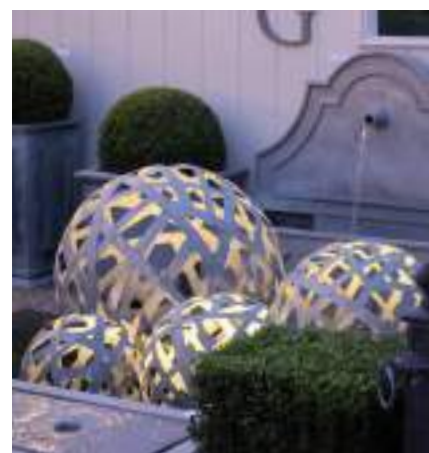

DECORATIVE OBJECTS

LEAF BALLS

decorative objects

Our Leaf Balls are crafted using hundreds of cut leaves, layered and welded onto a spherical frame.

Small - 25 dia. x 26 h - Weight 5kg - £295
Medium - 40 dia. x 42 h - Weight 12kg - £445
Large - 50 dia. x 52 h - Weight 22kg - £595
XL - 70 dia. x 72 h - Weight 42kg - £975
XXL - 90 dia. x 92 h - Weight 68kg - £1295

LATTICE BALLS

decorative objects

A collection of contemporary sphere shaped decorative sculptures.

Small - 40 dia. x 42 h - Weight 11kg - £295
Medium - 50 dia. x 52 h - Weight 14kg - £345
Large - 60 dia. x 62 h - Weight 21kg - £425
XL - 80 dia. x 85 h - Weight 32kg - £595
XXL - 100 dia. x 105 h - Weight 39kg - £775