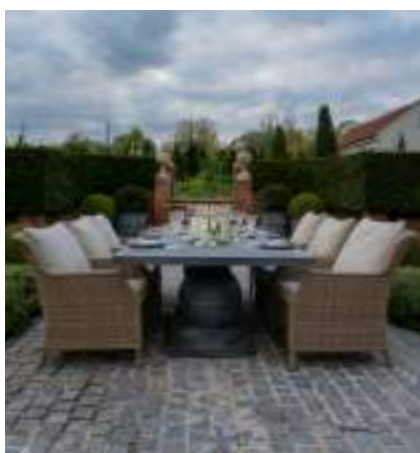

LEAD ARTWORK

decorative objects

A selection of pure lead art pieces,
handmade in Belgium.

For more information on our Lead Sculptures,
please visit our website.

FURNITURE

LUNA TABLES

furniture

A collection of Zinc indoor and outdoor tables, featuring decorative spherical shaped bases.